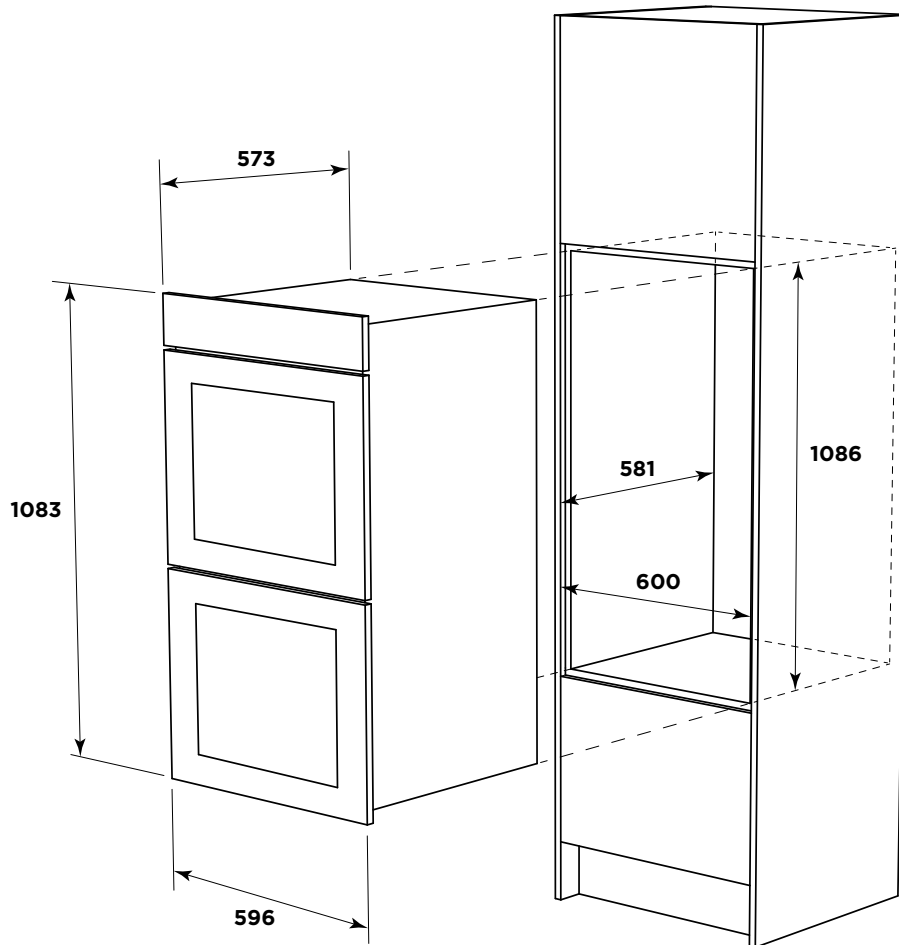

## Double oven

WVE636SC

**Product WxHxD (mm)**

596 x 1083 x 573

**Flush mount cut-out WxHxD (mm)**

600 x 1086 x 581

### IMPORTANT

These dimensions are a guide only. All measurements are in millimetres (mm).  
For complete installation instructions, refer to the manual provided with product.