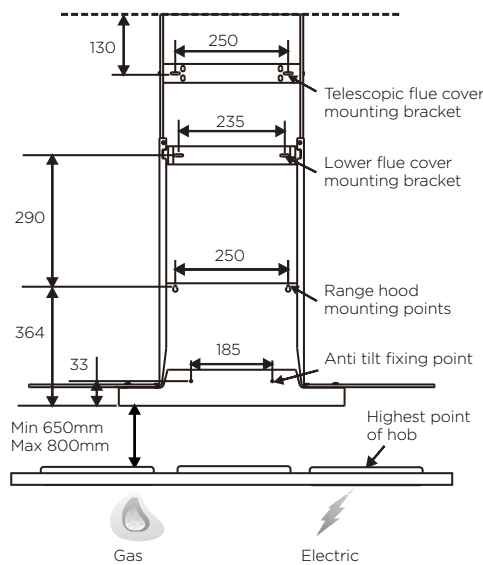

Canopy rangehood

WRCG940SB

Fig. 5

Product WxHxD (mm)	900 x (745-1130) x 500
Duct, diameter (mm)	top only, 150

IMPORTANT

These dimensions are a guide only. All measurements are in millimetres (mm). For complete installation instructions, refer to the manual provided with product.