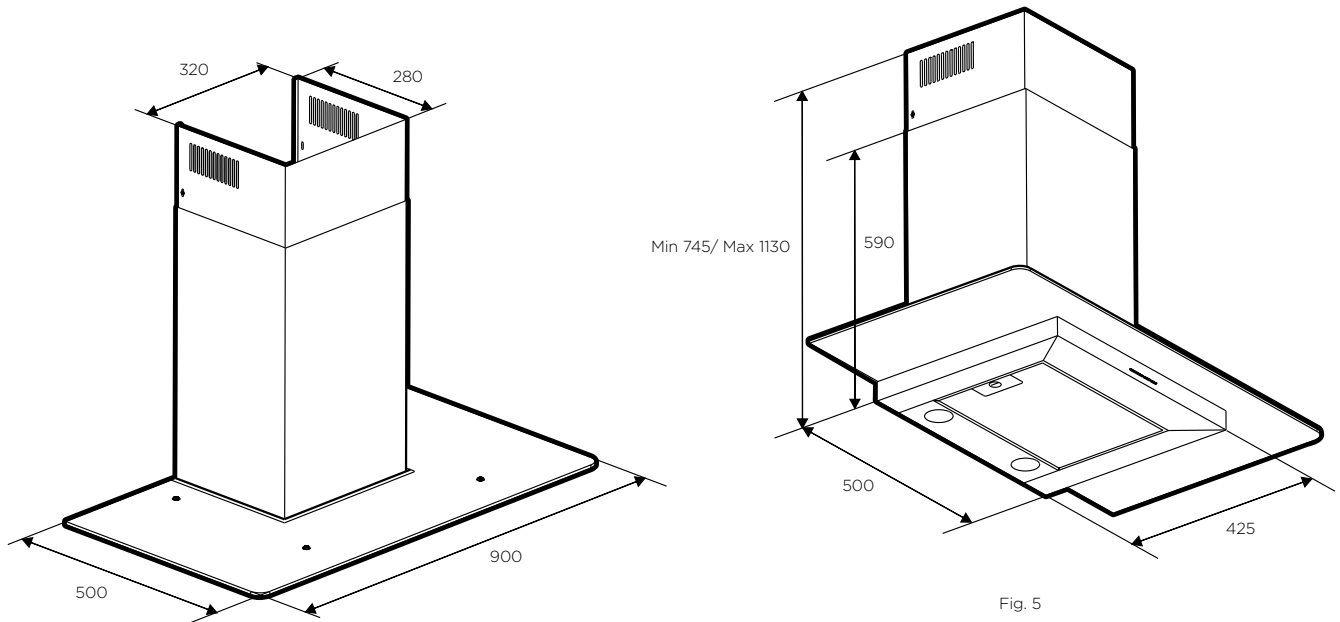

Canopy rangehood

WRCG940SB

Fig. 5

Product WxHxD (mm)	900 x (745-1130) x 500
Duct, diameter (mm)	top only, 150

IMPORTANT

These dimensions are a guide only. All measurements are in millimetres (mm). For complete installation instructions, refer to the manual provided with product.