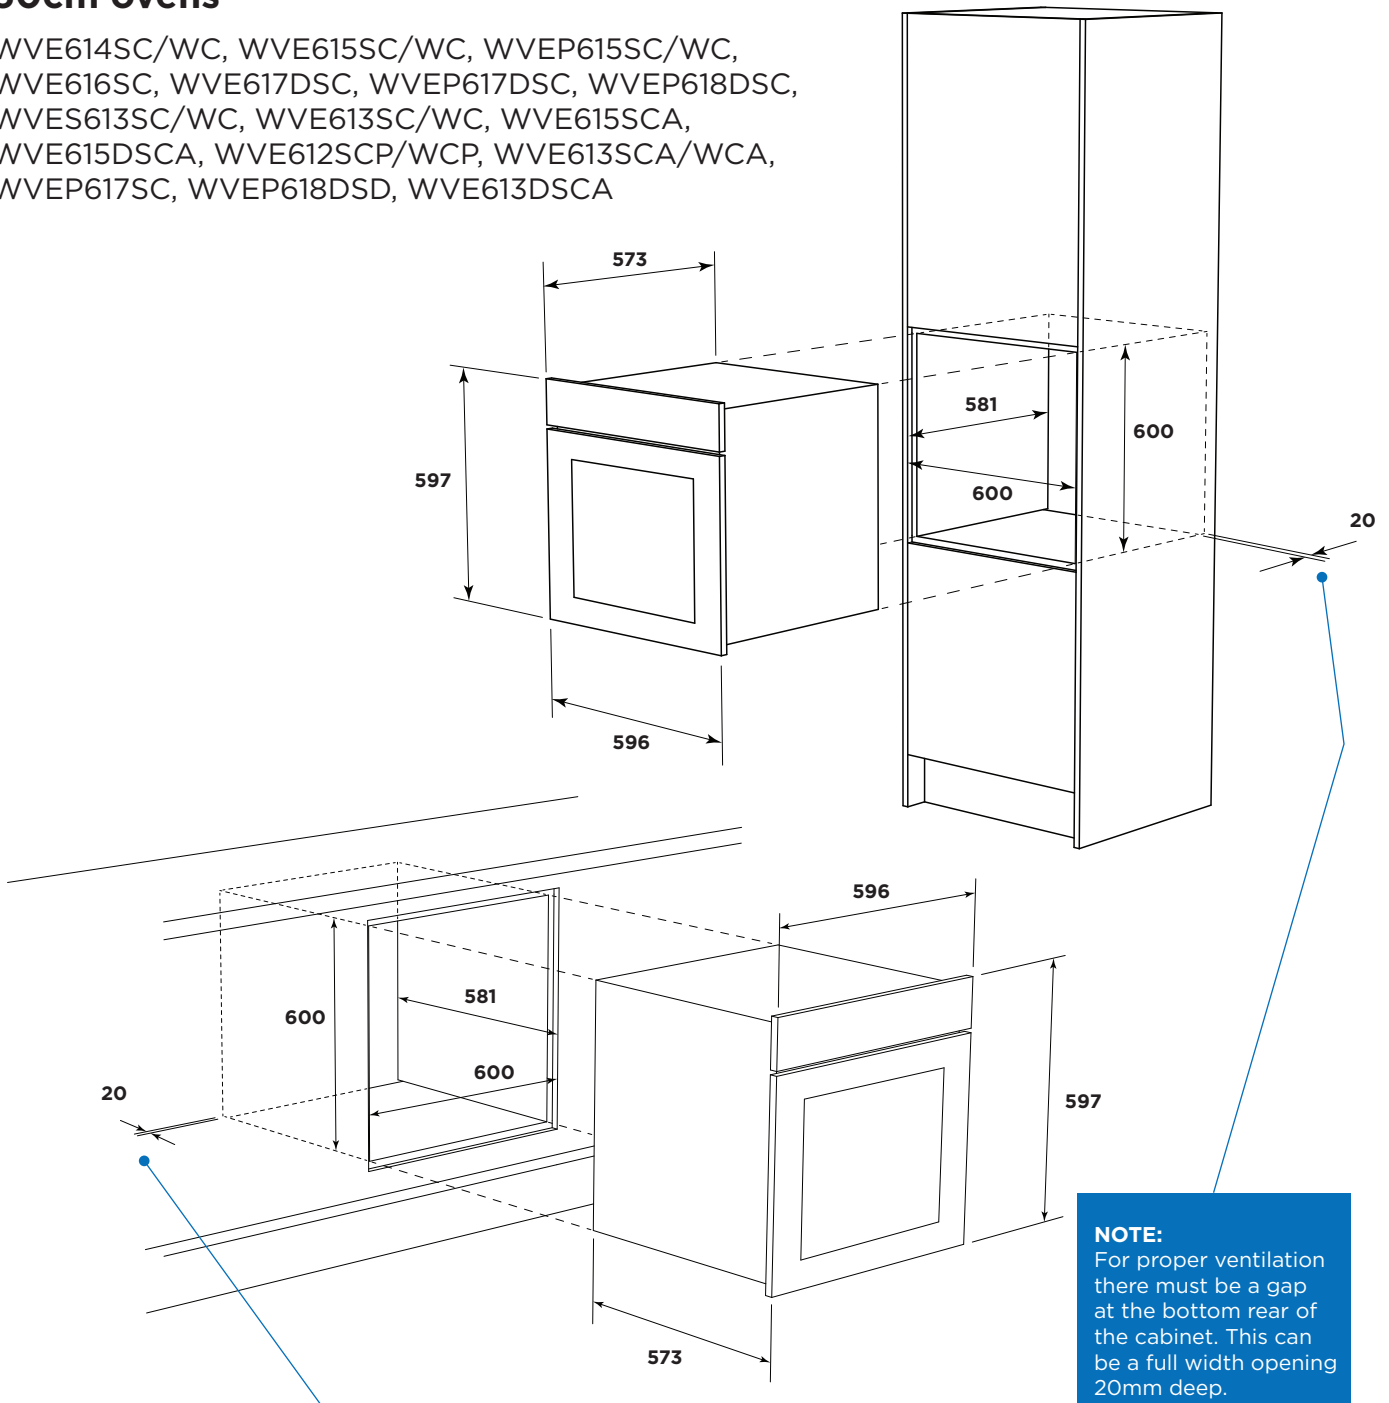

60cm ovens

WVE614SC/WC, WVE615SC/WC, WVEP615SC/WC,
 WVE616SC, WVE617DSC, WVEP617DSC, WVEP618DSC,
 WVES613SC/WC, WVE613SC/WC, WVE615SCA,
 WVE615DSCA, WVE612SCP/WCP, WVE613SCA/WCA,
 WVEP617SC, WVEP618DSD, WVE613DSCA

NOTE:
 For proper ventilation
 there must be a gap
 at the bottom rear of
 the cabinet. This can
 be a full width opening
 20mm deep.

Product WxHxD (mm)	596 x 597 x 573
Flush mount cut-out WxHxD (mm)	600 x 600 x 581

IMPORTANT

These dimensions are a guide only. All measurements are in millimetres (mm).
 For complete installation instructions, refer to the manual provided with product.