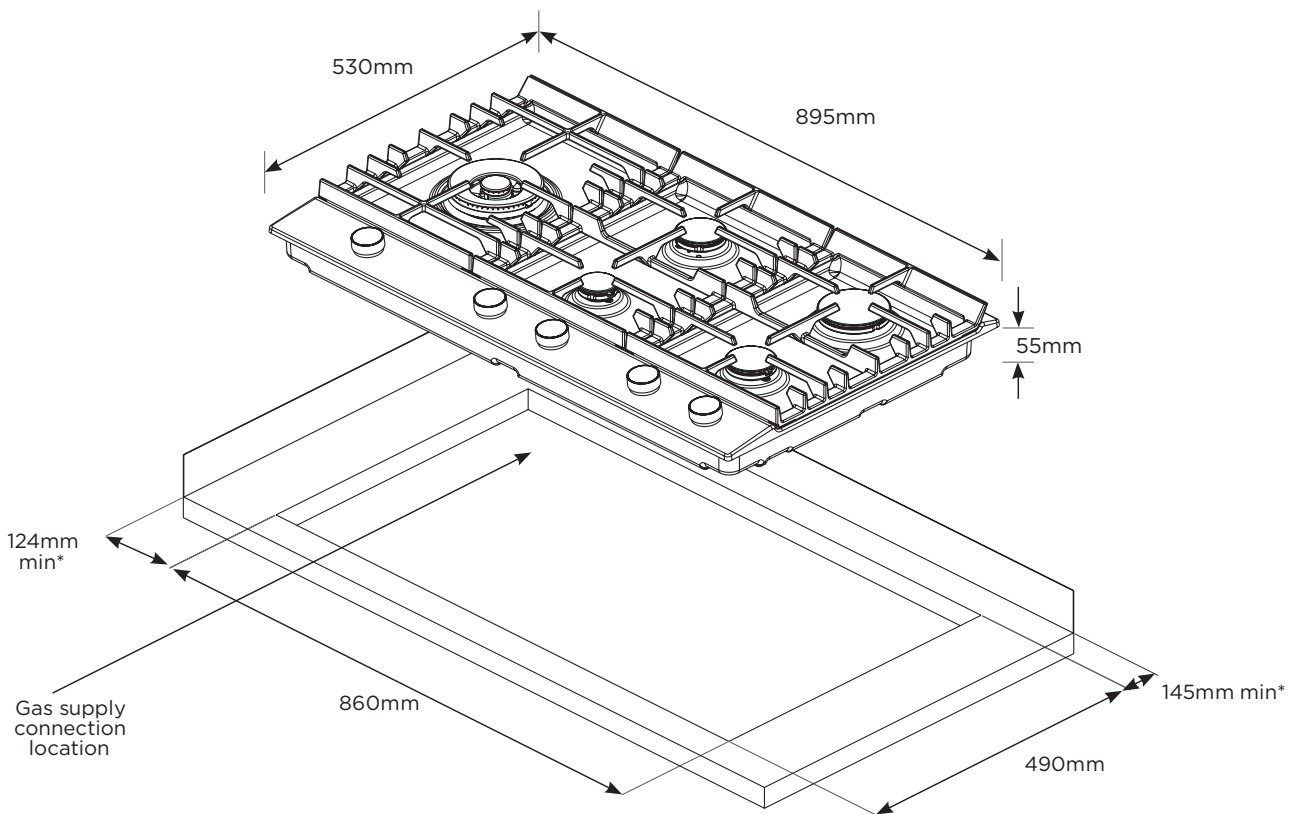

90cm gas cooktops

WHG958SC, WHG954SC

Product (below bench) WxDxH (mm)	895 x 530 x 55
Cut-out WxD (mm)	860 x 490
Gas supply location	Left

IMPORTANT

These dimensions are a guide only. All measurements are in millimetres (mm). For complete installation instructions, refer to the manual provided with product.