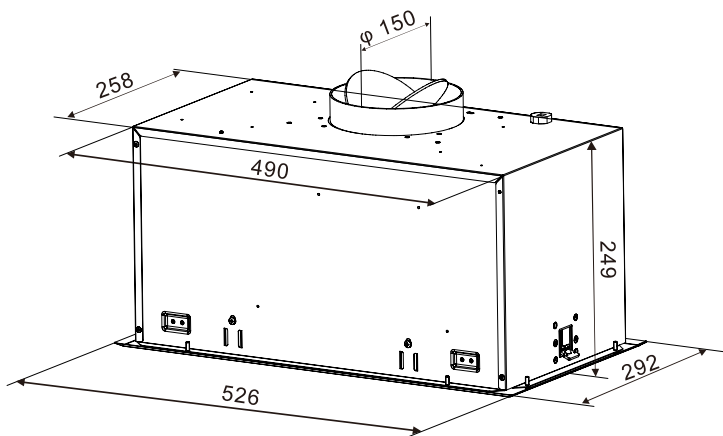

Integrated rangehood

WRI525BC

Product WxDxH (mm)	526 x 249 x 292
Cut-out WxD (mm)	493 x 262
Duct out through, diameter (mm)	top only, 150

IMPORTANT

These dimensions are a guide only. All measurements are in millimetres (mm). For complete installation instructions, refer to the manual provided with product.