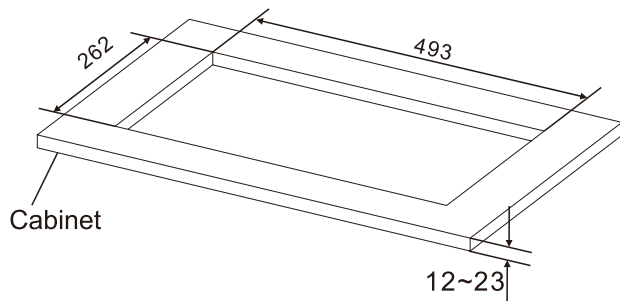

Integrated rangehood

WRI525BC

Product WxDxH (mm)	526 x 249 x 292
Cut-out WxD (mm)	493 x 262
Duct out through, diameter (mm)	top only, 150

IMPORTANT

These dimensions are a guide only. All measurements are in millimetres (mm). For complete installation instructions, refer to the manual provided with product.