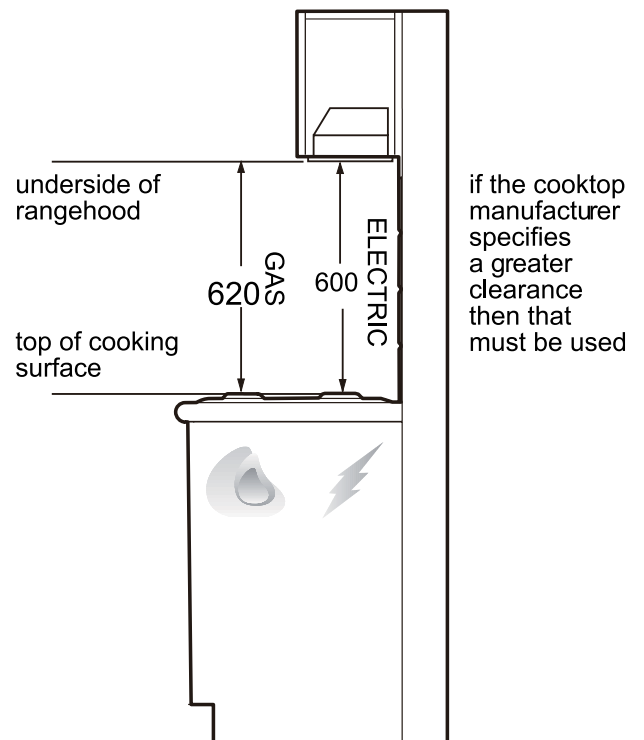

Integrated rangehood

WRI525BC

Product WxDxH (mm)	526 x 249 x 292
Cut-out WxD (mm)	493 x 262
Duct out through, diameter (mm)	top only, 150

IMPORTANT

These dimensions are a guide only. All measurements are in millimetres (mm). For complete installation instructions, refer to the manual provided with product.