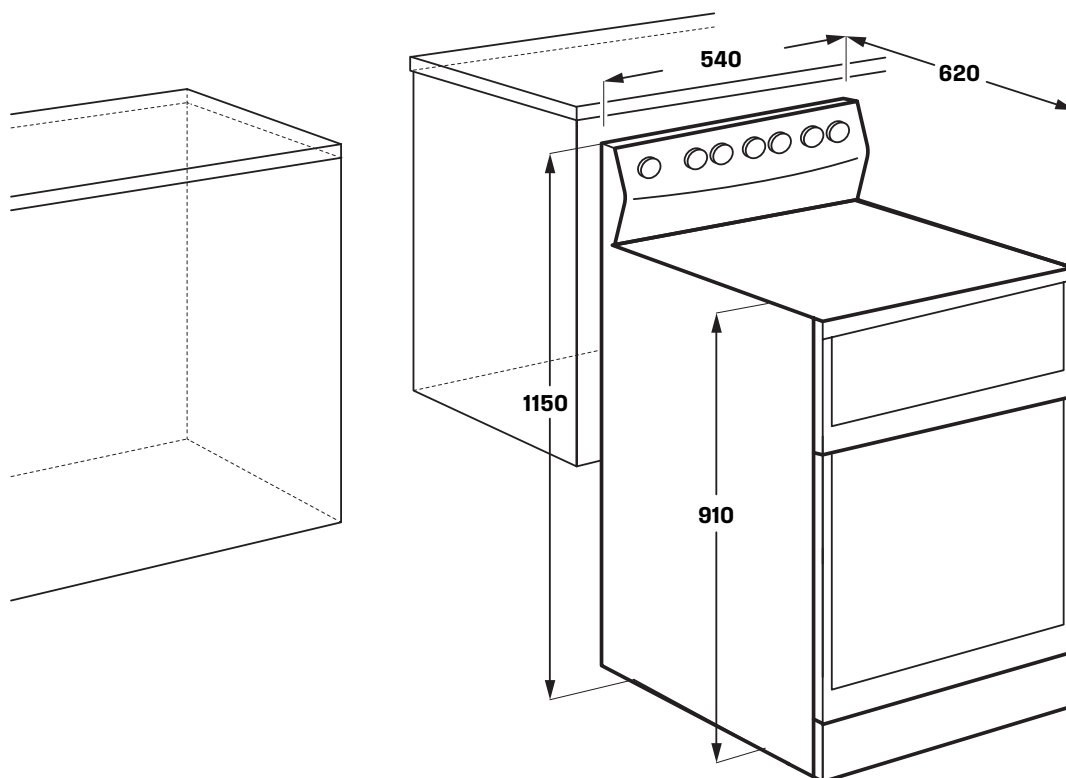

54cm Rear Control Freestanding Cooker, Separate Grill

WLE543WCB

Model	WLE543WCB
Total height (mm)	1150
Total width (mm)	540
Total depth (mm)	620
Height to hob (mm)	910

IMPORTANT

These dimensions are a guide only. All measurements are in millimetres (mm).
For complete installation instructions, refer to the manual provided with product.