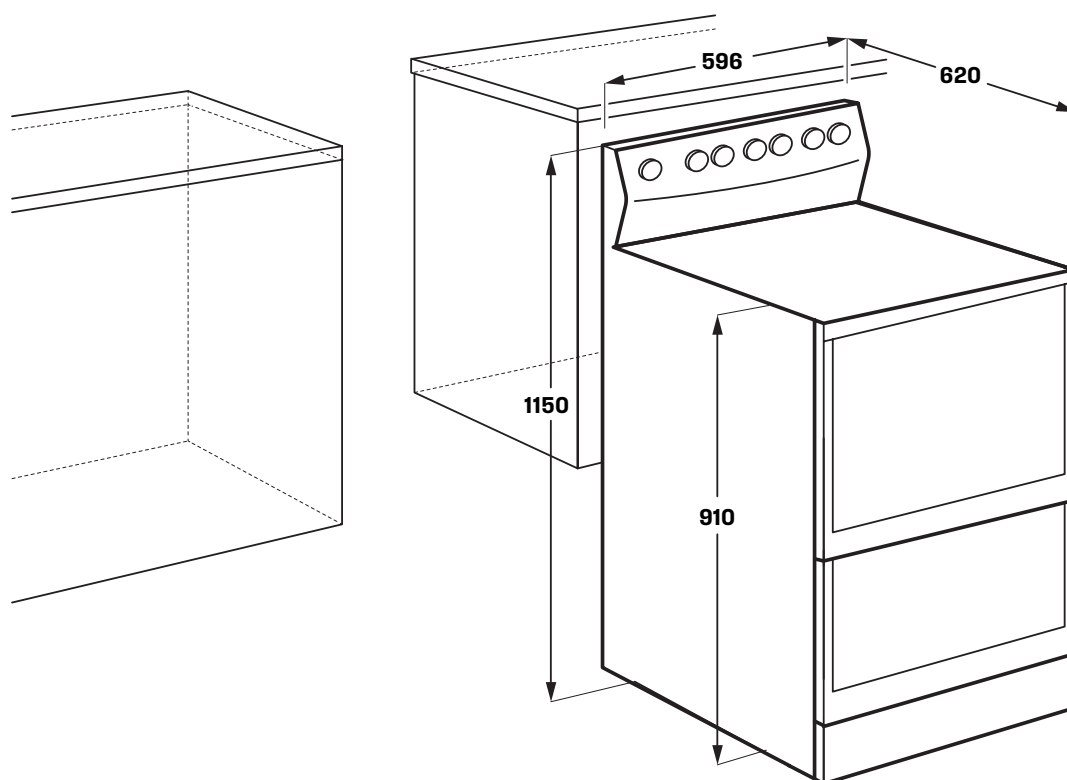

## 60cm Rear Control Freestanding Cooker, Warming Drawer

WLE645WCB

Model	WLE645WCB
Total height (mm)	1150
Total width (mm)	596
Total depth (mm)	620
Height to hob (mm)	910

### IMPORTANT

These dimensions are a guide only. All measurements are in millimetres (mm).  
For complete installation instructions, refer to the manual provided with product.