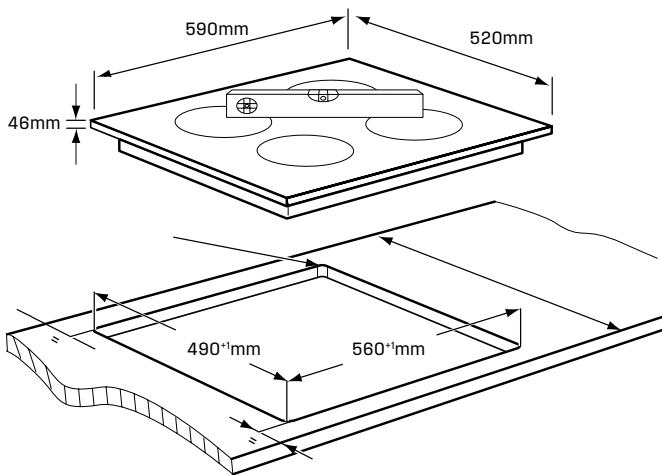

60cm Induction Cooktops

WHI635BE, WHI643BE, WHI645BE, WHI641BEA

Product WxDxH (mm)

590 x 520 x 51

Cut-out WxD (mm)

560 x 490

IMPORTANT

These dimensions are a guide only. All measurements are in millimetres (mm).
For complete installation instructions, refer to the manual provided with product.