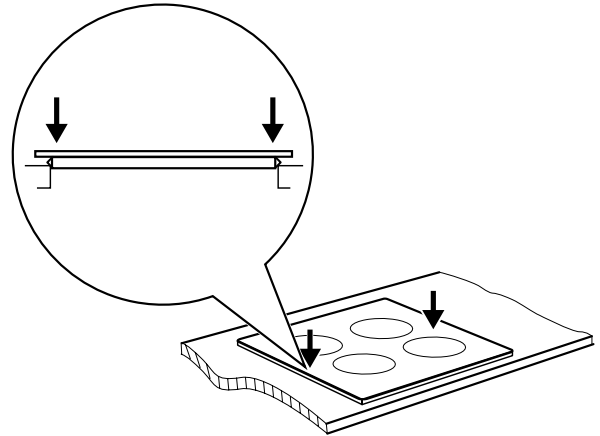

60cm Induction Cooktops

WHI635BE, WHI643BE, WHI645BE, WHI641BEA

Product WxDxH (mm)

590 x 520 x 51

Cut-out WxD (mm)

560 x 490

IMPORTANT

These dimensions are a guide only. All measurements are in millimetres (mm).
For complete installation instructions, refer to the manual provided with product.