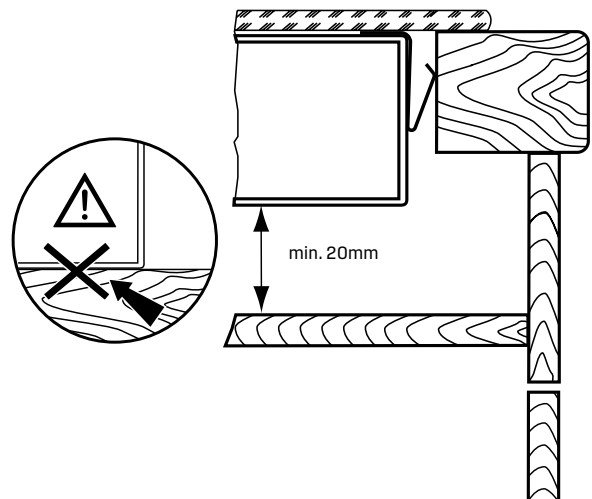

60cm Induction Cooktops

WHI635BE, WHI643BE, WHI645BE, WHI641BEA

Product WxDxH (mm)

590 x 520 x 51

Cut-out WxD (mm)

560 x 490

IMPORTANT

These dimensions are a guide only. All measurements are in millimetres (mm).
For complete installation instructions, refer to the manual provided with product.