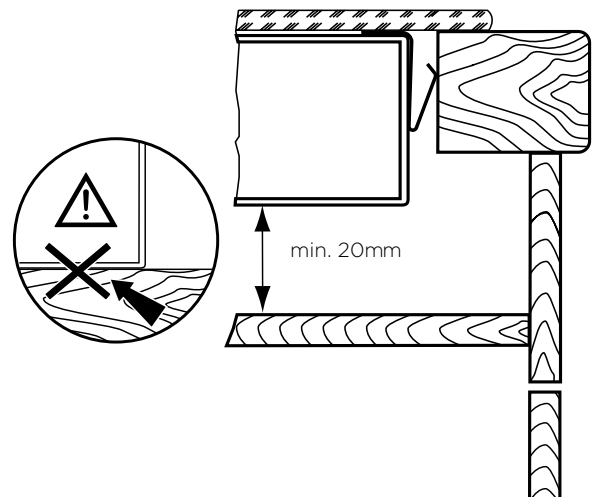

## 60cm PowerLite induction cooktops

WHI642BE, WHI632BE

<b>Product WxHxD (mm)</b>	590 x 520 x 51
<b>Cut-out WxD (mm)</b>	560 x 490

### IMPORTANT

These dimensions are a guide only. All measurements are in millimetres (mm).  
For complete installation instructions, refer to the manual provided with product.