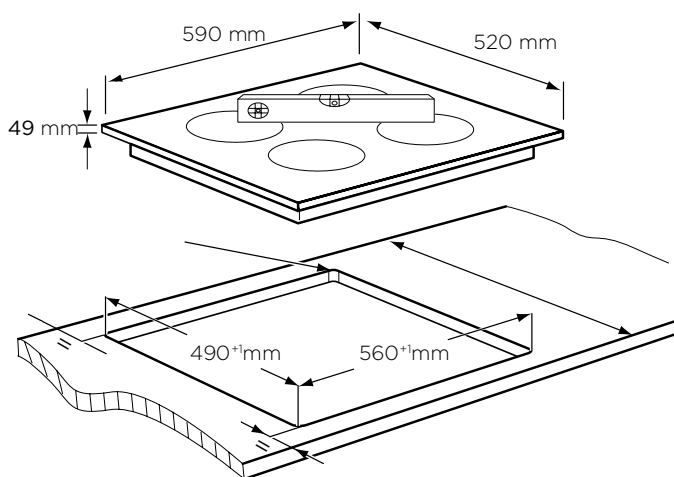

## 60cm PowerLite induction cooktops

WHI642BE, WHI632BE

<b>Product WxHxD (mm)</b>	590 x 520 x 51
<b>Cut-out WxD (mm)</b>	560 x 490

### IMPORTANT

These dimensions are a guide only. All measurements are in millimetres (mm).  
For complete installation instructions, refer to the manual provided with product.