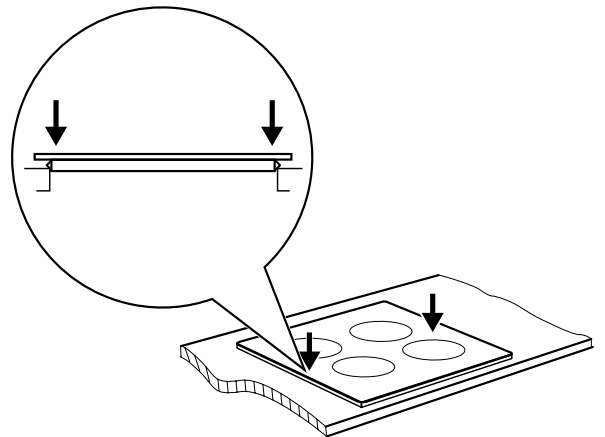

## 60cm PowerLite induction cooktops

WHI642BE, WHI632BE

<b>Product WxHxD (mm)</b>	590 x 520 x 51
<b>Cut-out WxD (mm)</b>	560 x 490

### IMPORTANT

These dimensions are a guide only. All measurements are in millimetres (mm).  
For complete installation instructions, refer to the manual provided with product.